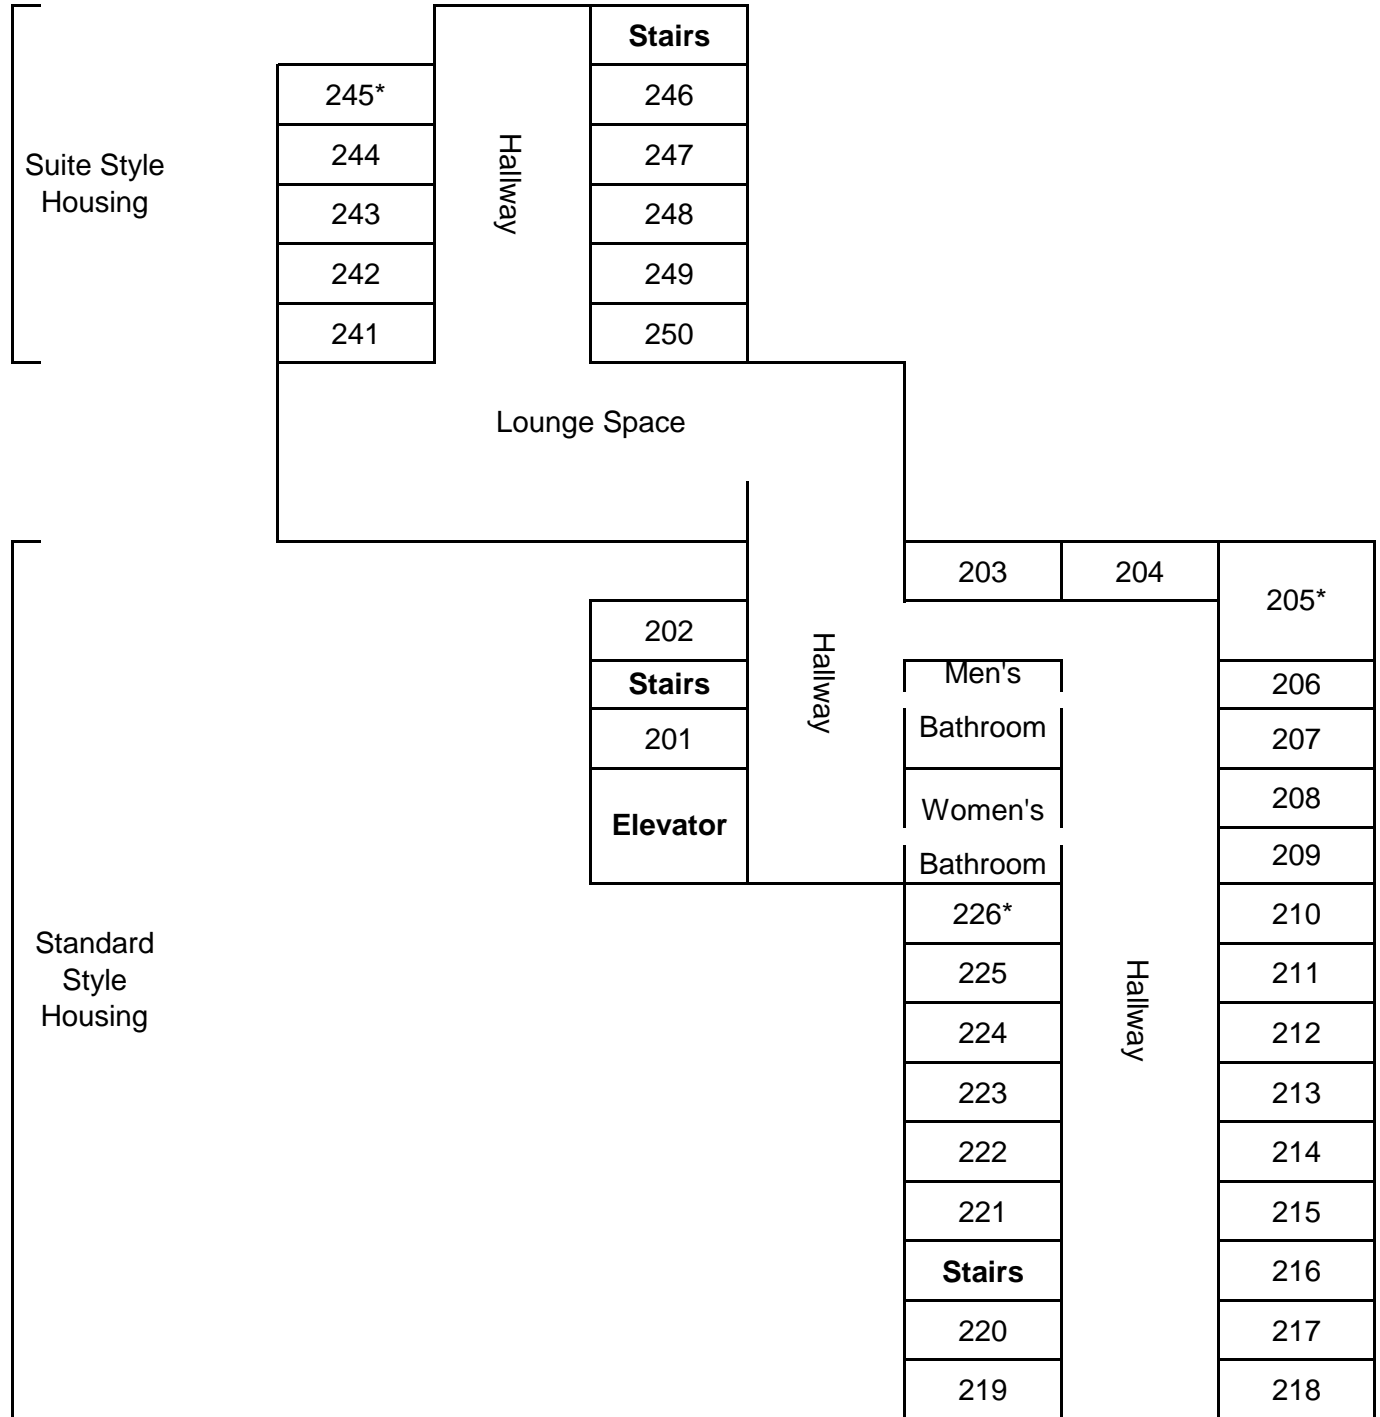

Cox Hall 1st Floor

Room Descriptions

Standards	Each room has two twin-size beds.
Suites	Each room has a private bathroom and two full size beds.
105	Conference Staff Room.
145	One full size bed and private bathroom.

Cox Hall 2nd Floor

Room Descriptions

Standards	Each room has two twin-size beds.
Suites	Each room has a private bathroom and two full size beds.
205	One full size bed and private bathroom.
226	One twin size bed.
245	One full size bed and private bathroom.

Cox Hall 3rd Floor

Room Descriptions

Standards	Each room has two twin-size beds.
Suites	Each room has a private bathroom and two full size beds.
305	One full size bed and private bathroom.
326	One twin size bed.
345	One full size bed and private bathroom.