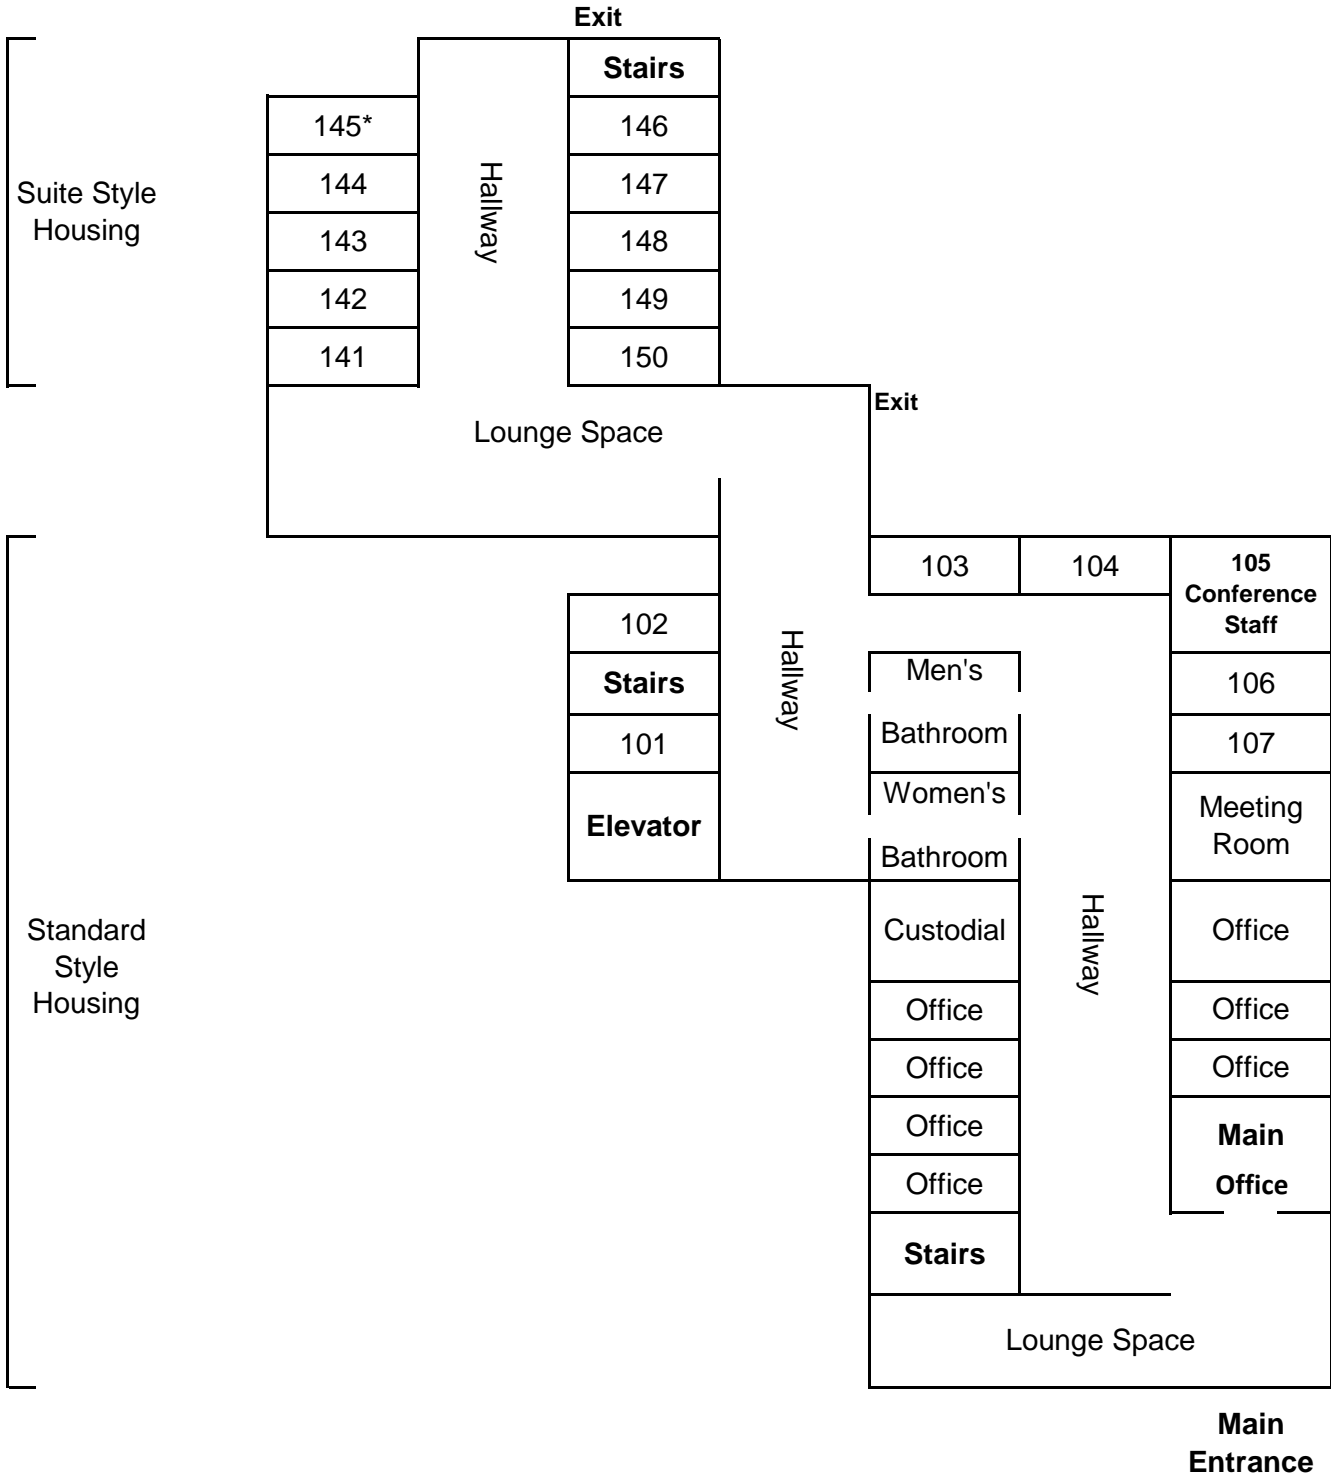

Cox Hall 1st Floor

Room Descriptions

Standards	Each room has two twin-size beds.
Suites	Each room has a private bathroom and two full size beds.
105	Conference Staff Room.
145	One full size bed and private bathroom.

Cox Hall 2nd Floor

Room Descriptions

Standards	Each room has two twin-size beds.
Suites	Each room has a private bathroom and two full size beds.
205	One full size bed and private bathroom.
226	One twin size bed.
245	One full size bed and private bathroom.

Cox Hall 3rd Floor

Room Descriptions

Standards	Each room has two twin-size beds.
Suites	Each room has a private bathroom and two full size beds.
305	One full size bed and private bathroom.
326	One twin size bed.
345	One full size bed and private bathroom.