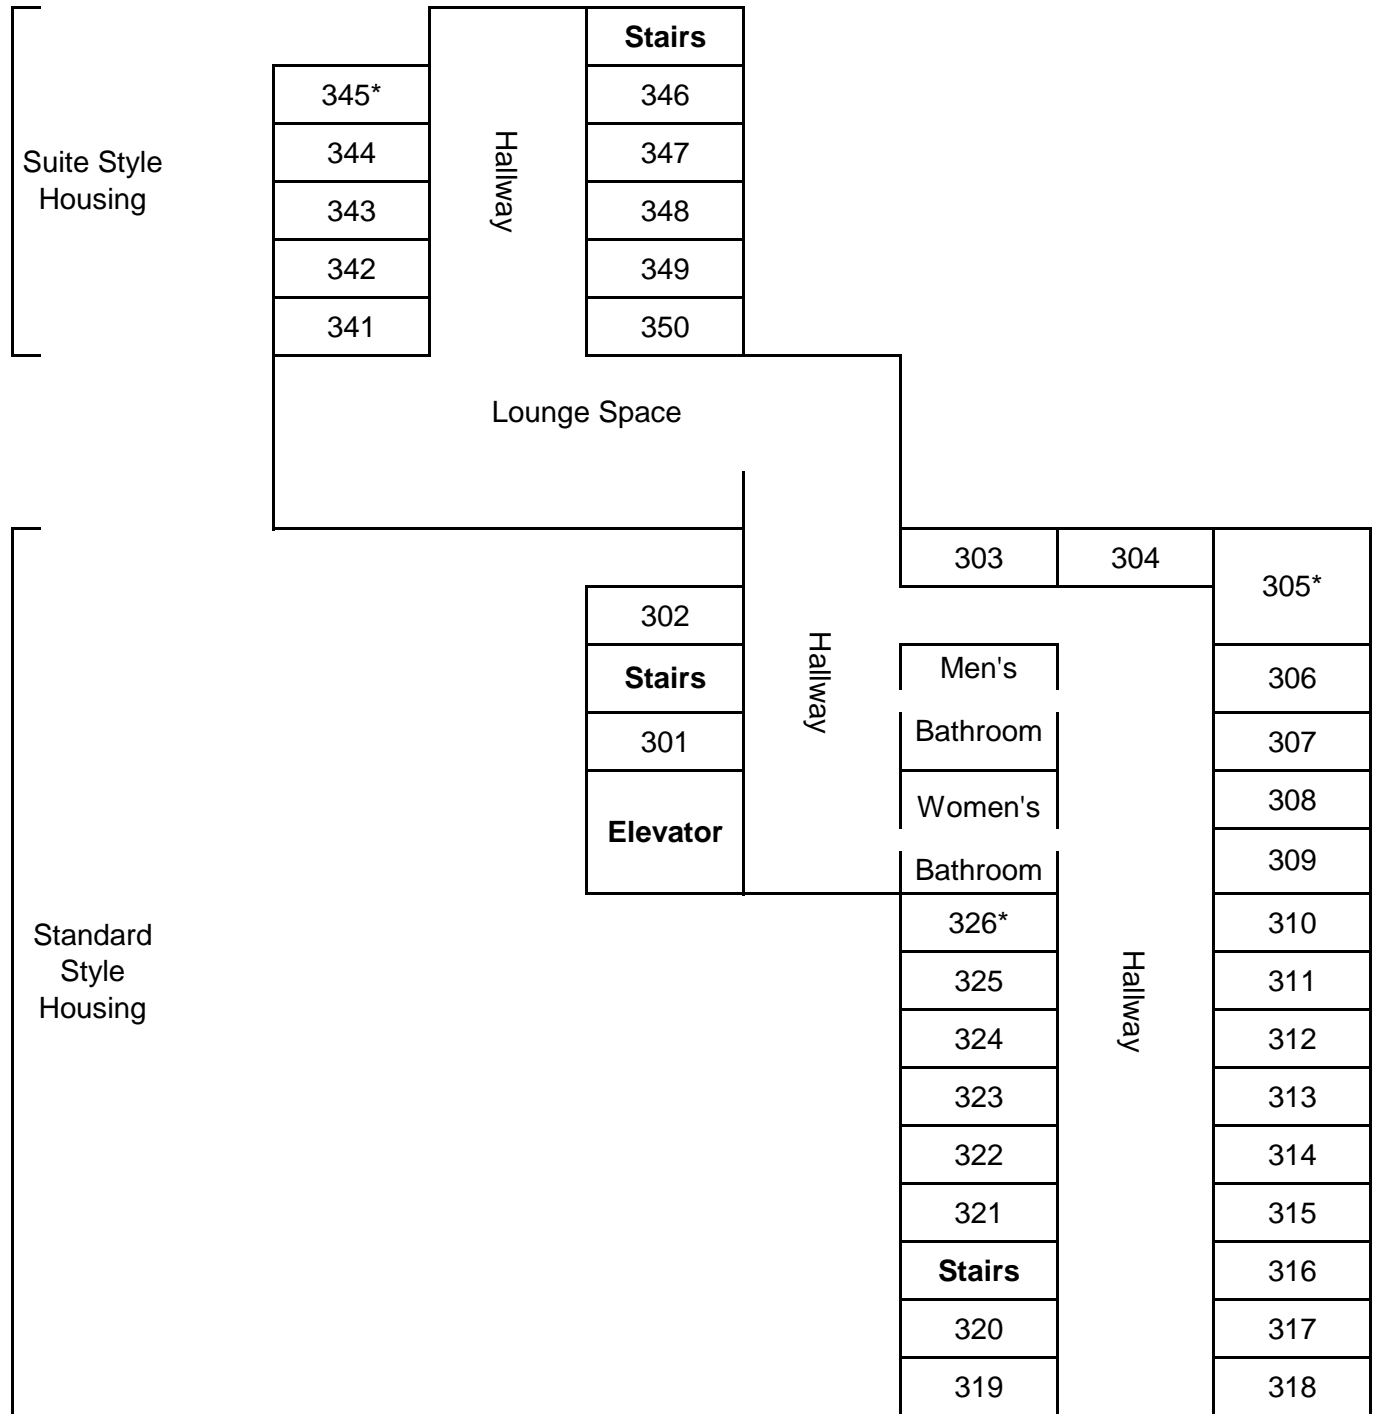

Cox Hall 1st Floor

Room Descriptions

Standards	Each room has two twin-size beds.
Suites	Each room has a private bathroom and two full size beds.
105	Conference Staff Room.
145	One full size bed and private bathroom.

Cox Hall 2nd Floor

Room Descriptions

Standards	Each room has two twin-size beds.
Suites	Each room has a private bathroom and two full size beds.
205	One full size bed and private bathroom.
226	One twin size bed.
245	One full size bed and private bathroom.

Cox Hall 3rd Floor

Room Descriptions

Standards	Each room has two twin-size beds.
Suites	Each room has a private bathroom and two full size beds.
305	One full size bed and private bathroom.
326	One twin size bed.
345	One full size bed and private bathroom.