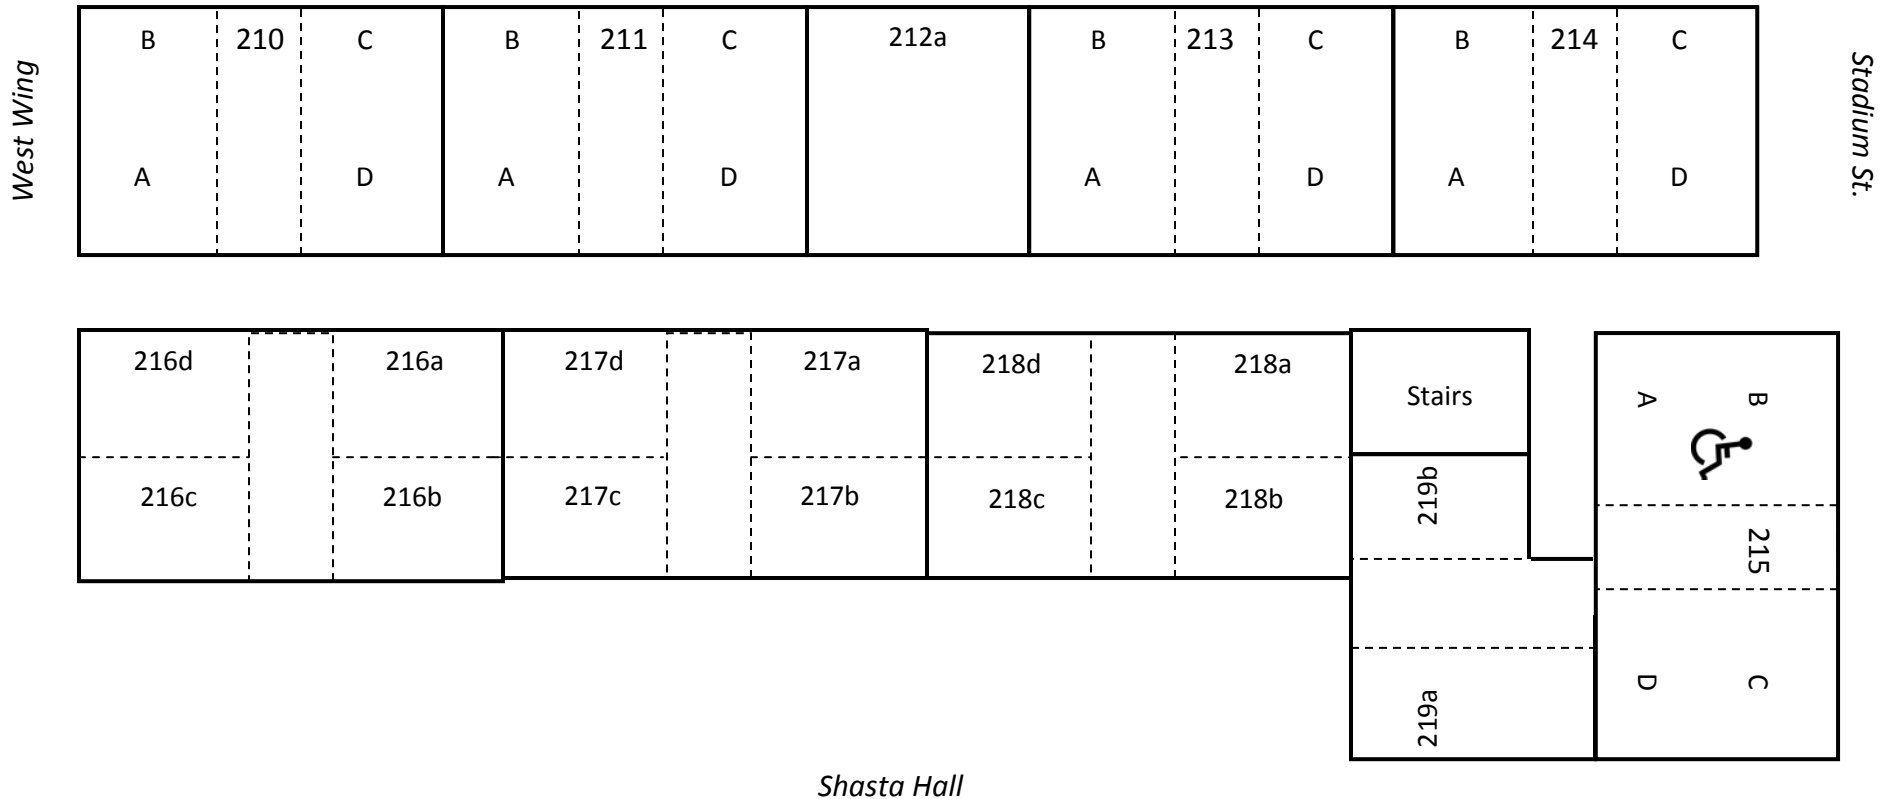

McNeal

McLoughlin Hall

East Wing, 1st Floor

Same Gender Suites

1st Floor Amenities: Staff Offices, Social Lounge, Recycle Hub
29 Beds

McLoughlin Hall

West Wing, 1st Floor

Same Gender Suites

1st Floor Amenities: Social Lounge, Recycle Hub

33 Beds

The Hawk

B	134	C	B	133	C	132a	B	131	C	B	130	C
A		D	A		D		A		D	A		D

East Wing

C	D	Stairs	138d		138a	137d		137a	136d		136a
		Electrical	138c		138b	137c		137b	136c		136b
135											
B	A	Mechanical									

Shasta Hall

McLoughlin Hall

East Wing, 2nd Floor

Mixed Gender Suites

2nd Floor Amenities: 2 Study Lounges, Laundry, Recycle Hub
35 Beds

McLoughlin Hall

West Wing, 2nd Floor

Mixed Gender Suites

2nd Floor Amenities: 2 Study Lounges, Laundry, Recycle Hub
35 Beds

The Hawk

B	234	C	B	233	C	232a	B	231	C	B	230	C
A		D	A		D	RA Suite	A		D	A		D

East Wing

C	D	Stairs	238d	238a	237d	237a	236d	236a
235		239a	238c	238b	237c	237b	236c	236b
B	A	239b						