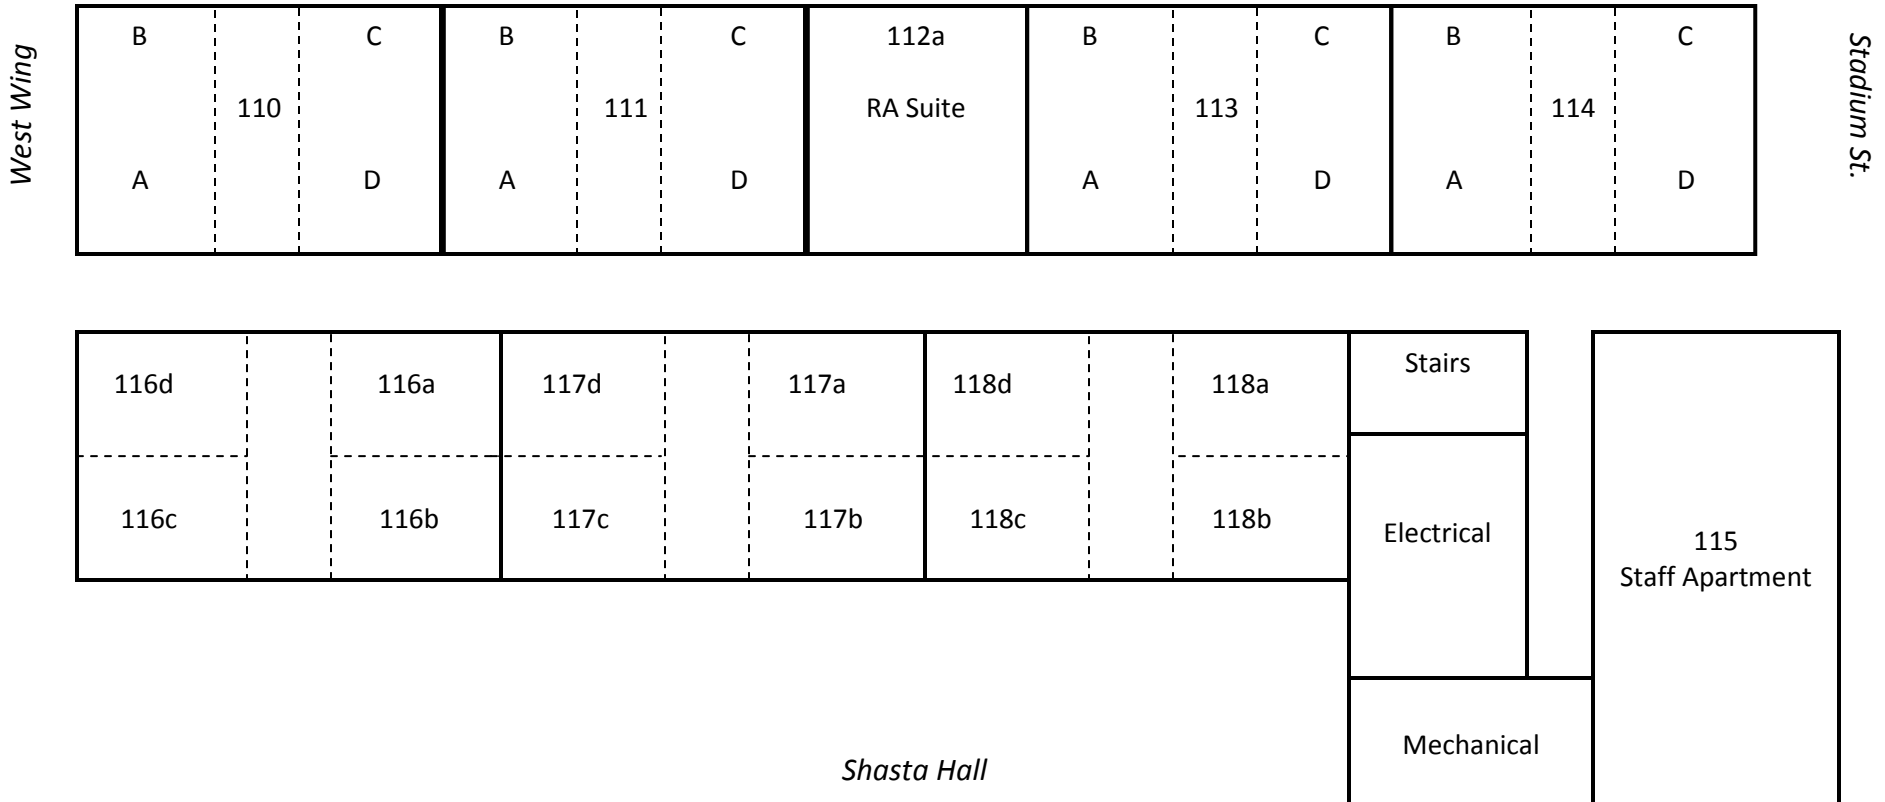

McNeal

McLoughlin Hall

East Wing, 1st Floor

Same Gender Suites

1st Floor Amenities: Staff Offices, Social Lounge, Recycle Hub
29 Beds

McLoughlin Hall

West Wing, 1st Floor

Same Gender Suites

1st Floor Amenities: Social Lounge, Recycle Hub

33 Beds

The Hawk

B	134	C	B	133	C	132a	B	131	C	B	130	C
A		D	A		D		A		D	A		D

East Wing

C	D	Stairs	138d		138a	137d		137a	136d		136a
		Electrical	138c		138b	137c		137b	136c		136b
135											
B	A	Mechanical									

2nd Floor Amenities: 2 Study Lounges, Laundry, Recycle Hub
35 Beds

The Hawk

B	234	C	B	233	C	232a	B	231	C	B	230	C
A		D	A		D	RA Suite	A		D	A		D

East Wing

C	D	Stairs	238d	238a	237d	237a	236d	236a
235		239a	238c	238b	237c	237b	236c	236b
B	A	239b						

4th Floor Amenities: Laundry, 2 Study Lounges, Recycle Hub
35 Beds

The Hawk

B	434	C	B	433	C	432a	B	431	C	B	430	C
A		D	A		D	RA Suite	A		D	A		D

East Wing

C	D	Stairs	438d	438a	437d	437a	436d	436a
435		439a	438c	438b	437c	437b	436c	436b
B	A	439b						