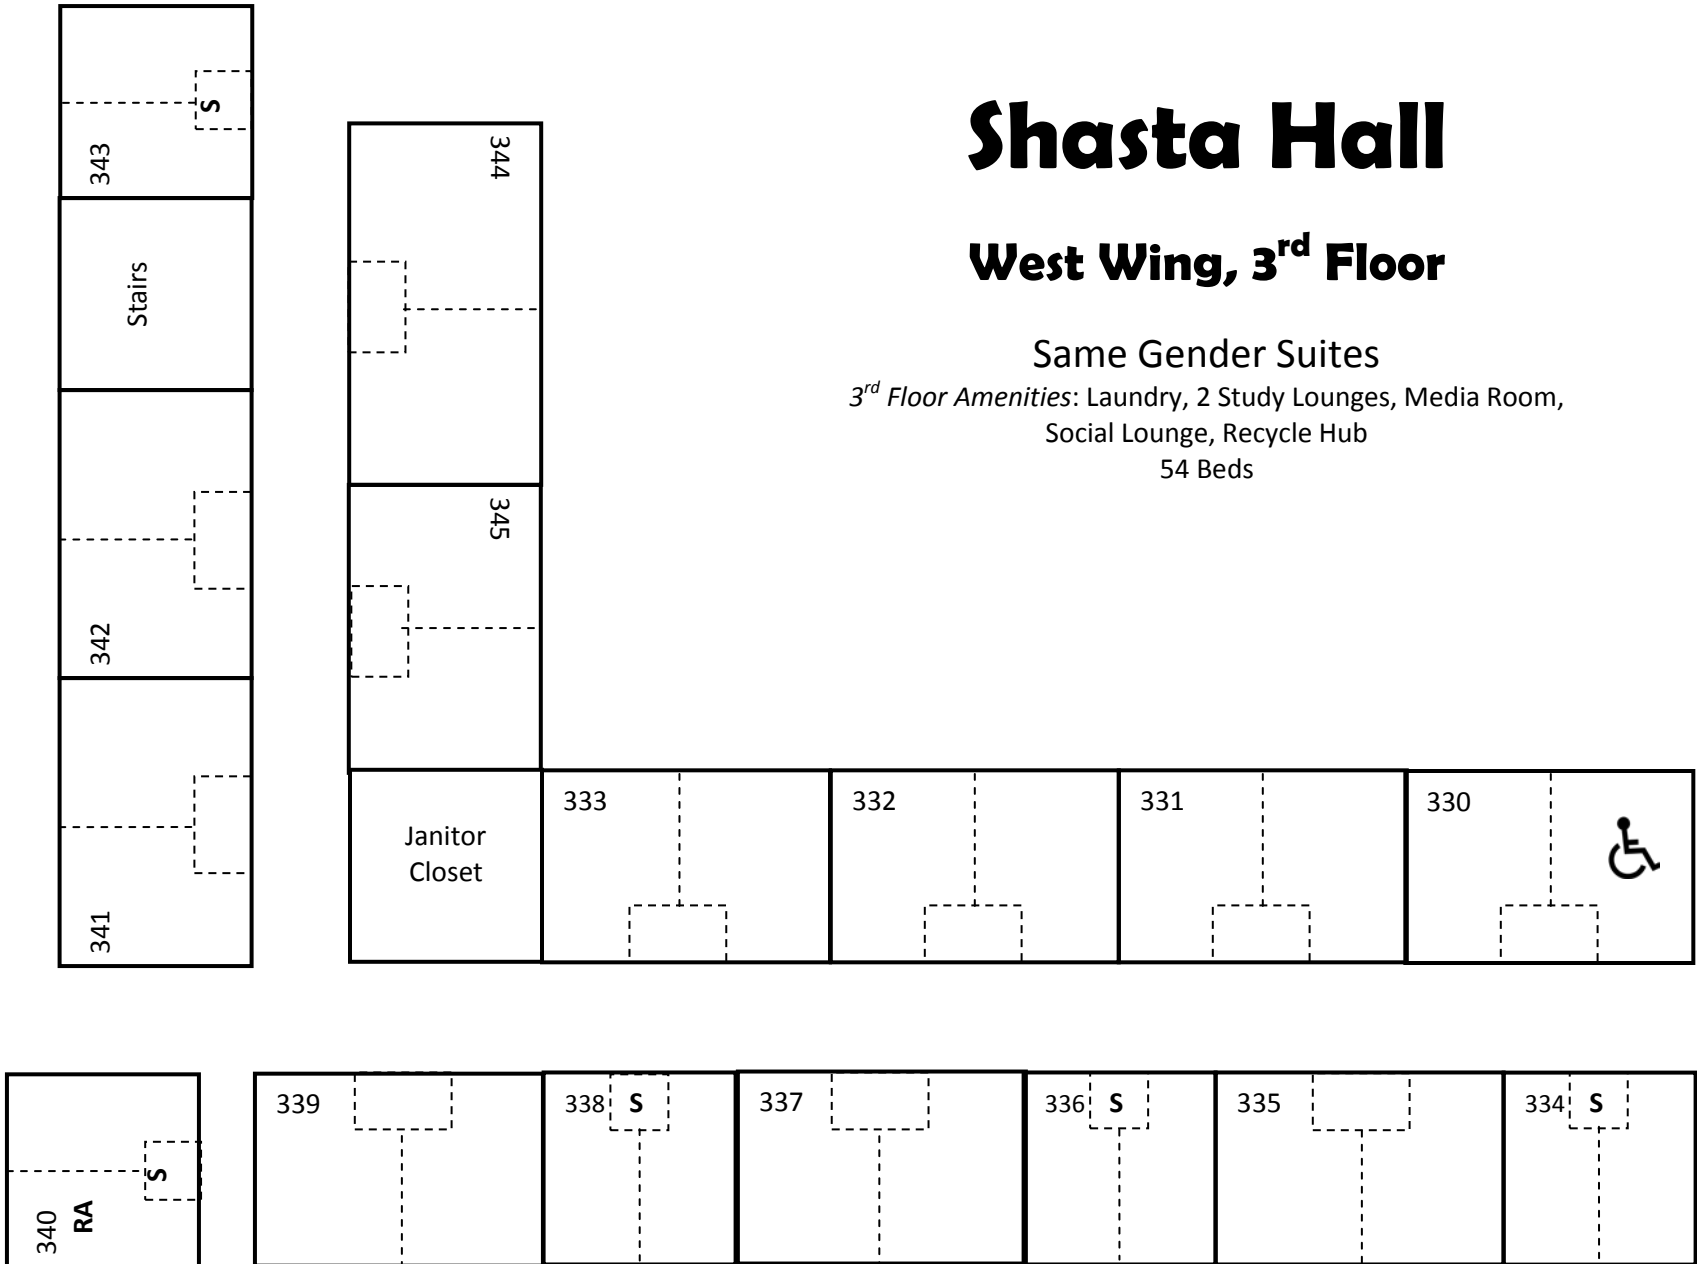

Shasta Hall

East Wing, 1st Floor

Same Gender Suites

1st Floor Amenities: Staff Offices, Social Lounge, Recycle Hub
50 Beds

West Wing

Stadium St.

Shasta Hall

West Wing, 1st Floor

East Wing

McLoughlin Hall

Shasta Hall

East Wing, 3rd Floor

Same Gender Suites

3rd Floor Amenities: Laundry, 2 Study Lounges, Media Room,
Social Lounge, Recycle Hub
54 Beds

West Wing

Stadium St.

Ashland St.

Shasta Hall

West Wing, 3rd Floor

Same Gender Suites

3rd Floor Amenities: Laundry, 2 Study Lounges, Media Room,
Social Lounge, Recycle Hub
54 Beds

Greensprings

East Wing

Shasta Hall

East Wing, 4th Floor

Same Gender Rooms

4th Floor Amenities: Laundry, 2 Study Lounges, Recycle Hub
54 Beds

West Wing

Stadium St.

Ashland St.

Shasta Hall

West Wing, 4th Floor