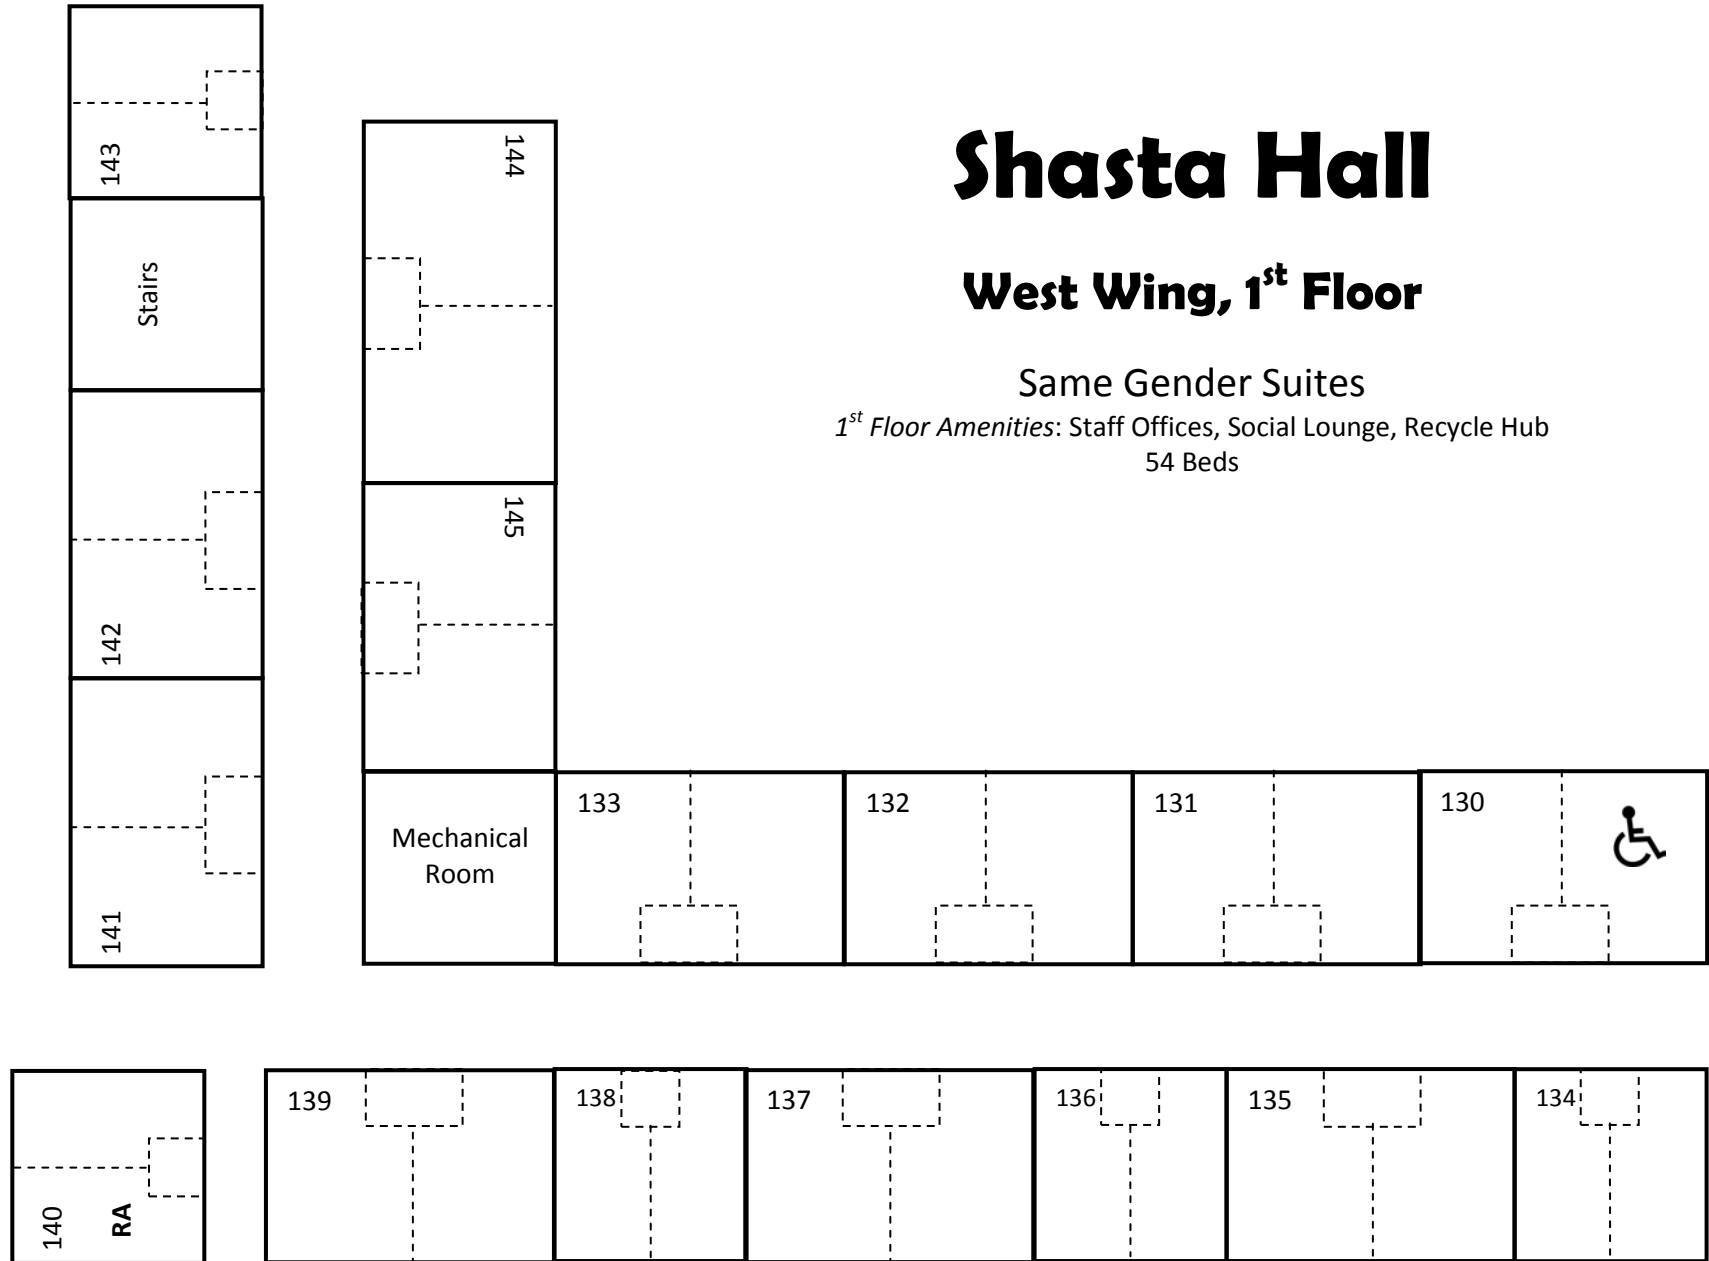

Shasta Hall

East Wing, 1st Floor

Same Gender Suites

1st Floor Amenities: Staff Offices, Social Lounge, Recycle Hub
50 Beds

West Wing

Stadium St.

Shasta Hall

West Wing, 1st Floor

Same Gender Suites

1st Floor Amenities: Staff Offices, Social Lounge, Recycle Hub
54 Beds

Greensprings

East Wing

Shasta Hall

East Wing, 2nd Floor

Same Gender Suites

2nd Floor Amenities: Laundry, 2 Study Lounges, Recycle Hub
54 Beds

West Wing

Stadium St.

Ashland St.

Shasta Hall

West Wing, 2nd Floor

Same Gender Suites

2nd Floor Amenities: Laundry, 2 Study Lounges, Recycle Hub
54 Beds

Greensprings

East Wing

McLoughlin Hall

Shasta Hall

East Wing, 3rd Floor

Same Gender Suites

3rd Floor Amenities: Laundry, 2 Study Lounges, Media Room,
Social Lounge, Recycle Hub
54 Beds

West Wing

Stadium St.