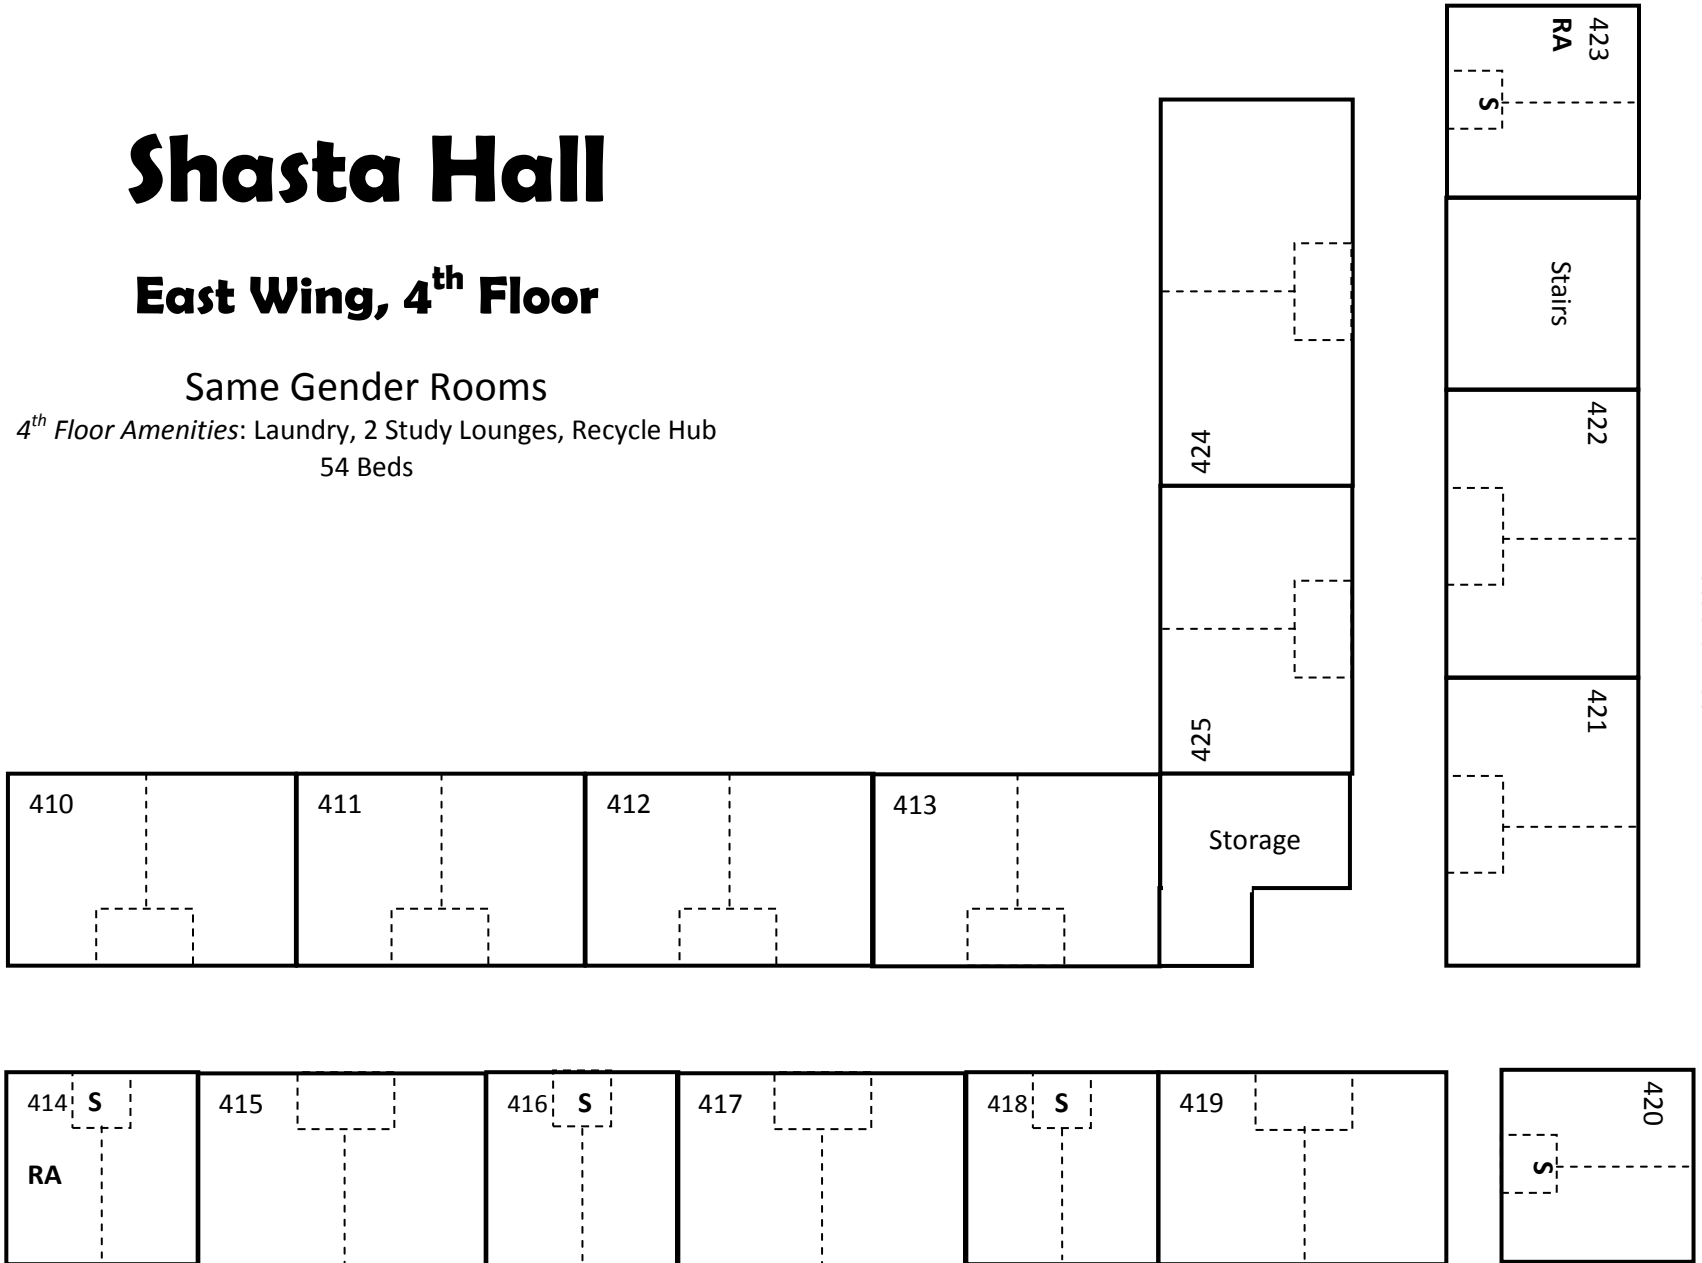

Shasta Hall

East Wing, 1st Floor

Same Gender Suites

1st Floor Amenities: Staff Offices, Social Lounge, Recycle Hub
50 Beds

West Wing

Stadium St.

Shasta Hall

West Wing, 1st Floor

East Wing

McLoughlin Hall

Shasta Hall

East Wing, 3rd Floor

Same Gender Suites

3rd Floor Amenities: Laundry, 2 Study Lounges, Media Room,
Social Lounge, Recycle Hub
54 Beds

West Wing

Stadium St.

Ashland St.

Shasta Hall

West Wing, 3rd Floor

Same Gender Suites

3rd Floor Amenities: Laundry, 2 Study Lounges, Media Room,
Social Lounge, Recycle Hub
54 Beds

Greensprings

East Wing

Shasta Hall

East Wing, 4th Floor

Same Gender Rooms

4th Floor Amenities: Laundry, 2 Study Lounges, Recycle Hub
54 Beds

West Wing

Stadium St.

Ashland St.

Shasta Hall

West Wing, 4th Floor