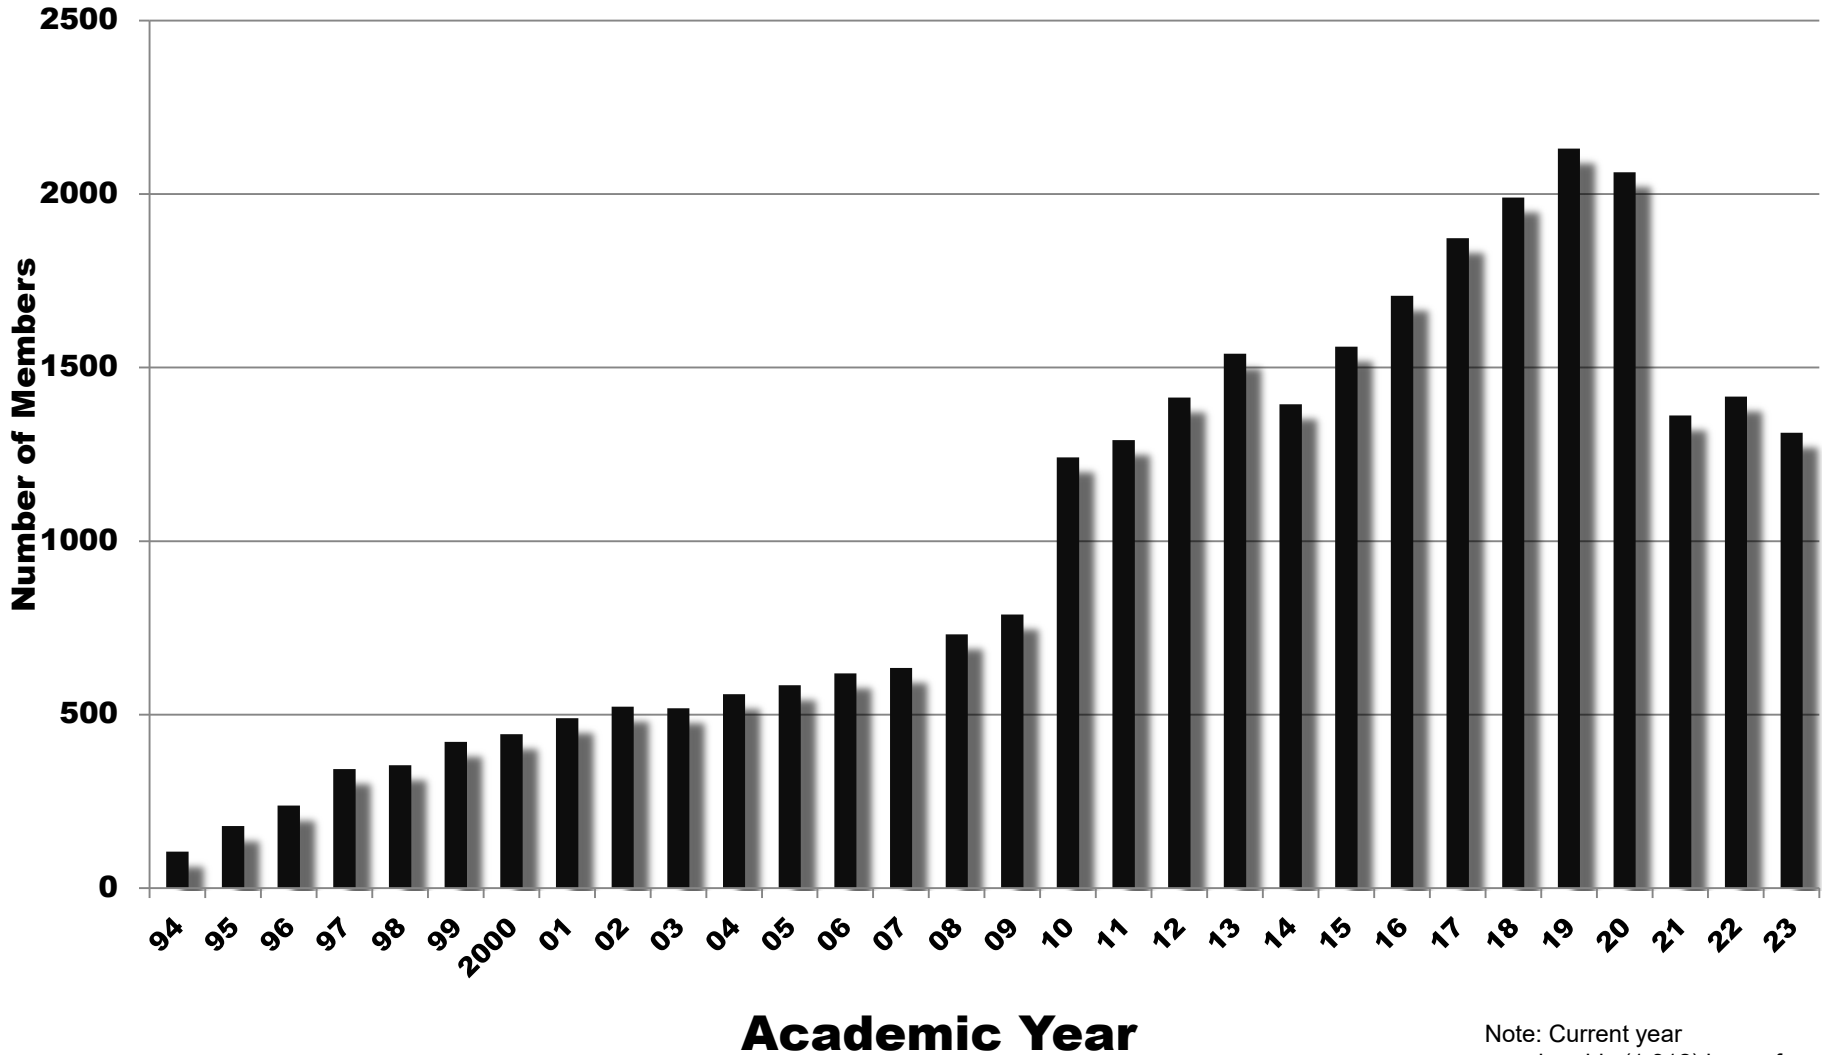

OLLI ANNUAL MEMBERSHIP

Note: Current year membership (1,312) is as of 9/30/22. Membership resets to 0 every year on July 1 and increases throughout the school year.